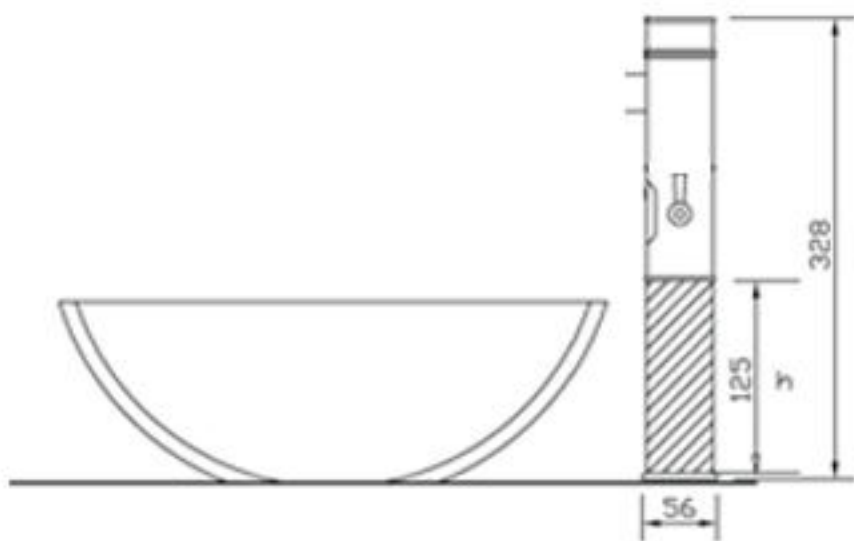

**Superior Quality  
NEOPEAL Aerator**

**High Quality  
Brass Thread Tube**

**High Quality One-way  
Check Valve**

**High-quality 304 Stainless  
Steel Assembly Hose**

125mm

50mm

25mm

125mm

50mm

25mm

Hamburg - Germany

Water Efficiency Rating		
VERY EFFICIENT - LOWER WATER USE	TAPS	
Maximum Tap flow rate to basin (litres per minute)	Water Use	This Product
4 or less		
6 or less		4.7
8 or less		
10 or less		
Greater than 10		
HIGHER WATER USE	almanit sanitary gmbh	