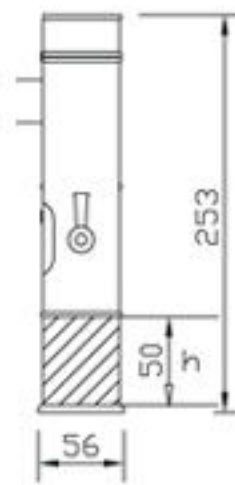

**Superior Quality  
NEOPEAL Aerator**

**High Quality  
Brass Thread Tube**

**High Quality One-way  
Check Valve**

**High-quality 304 Stainless  
Steel Assembly Hose**

125mm

50mm

25mm

125mm

50mm

25mm

Hamburg - Germany

Water Efficiency Rating		
VERY EFFICIENT - LOWER WATER USE	TAPS	
Maximum Tap flow rate to basin (litres per minute)	Water Use	This Product
4 or less		
6 or less		4.7
8 or less		
10 or less		
Greater than 10		
HIGHER WATER USE	almanit sanitary gmbh	