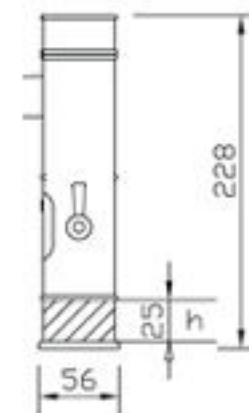

**Superior Quality  
NEOPEAL Aerator**

**High Quality  
Brass Thread Tube**

**High Quality One-way  
Check Valve**

**High-quality 304 Stainless  
Steel Assembly Hose**

125mm

50mm

25mm

125mm

50mm

25mm

Hamburg - Germany

Water Efficiency Rating		
VERY EFFICIENT - LOWER WATER USE	TAPS	
Maximum Tap flow rate to basin (litres per minute)	Water Use	This Product
4 or less		
6 or less		4.7
8 or less		
10 or less		
Greater than 10		
HIGHER WATER USE	almanit sanitary gmbh	