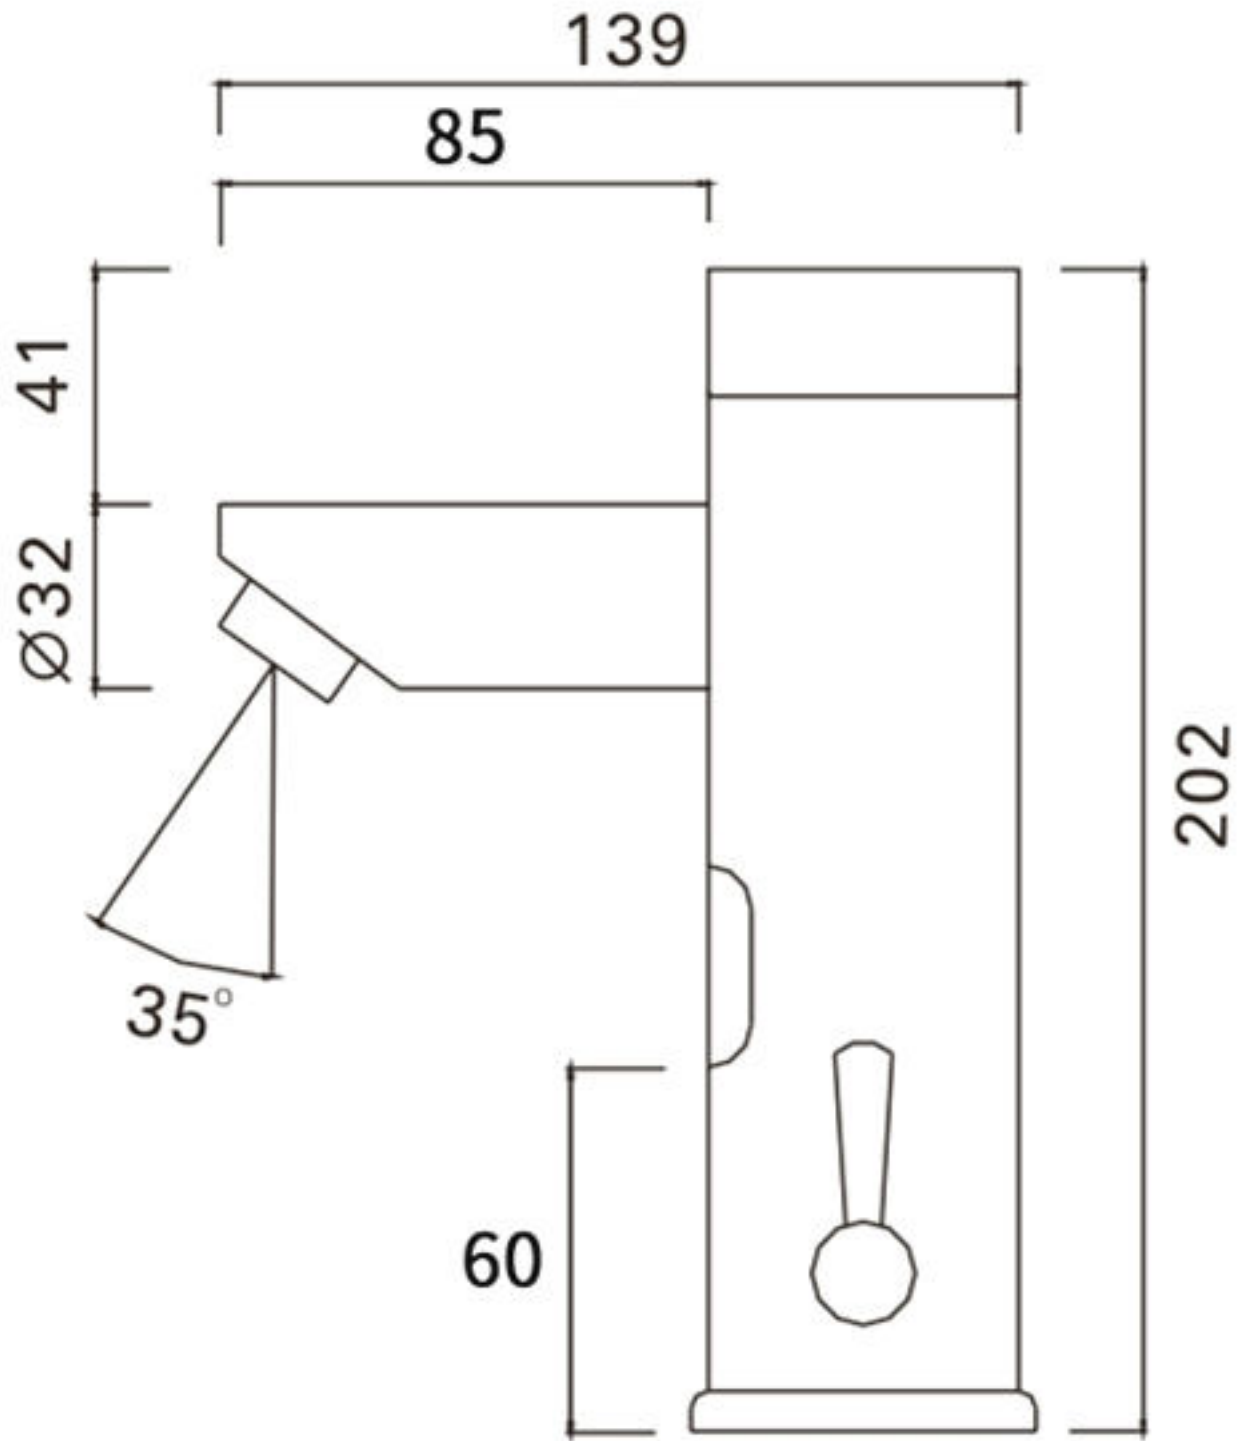

SANITARY FITTINGS  
**NSD**  
almanit

Hamburg - Germany

**Rotation wheel  
Manual Mode**

**Intelligent Sensor  
Automatic Mode**

**Adjust The Water  
Volume in  
Automatic Mode**

**Hot and Cold Mixer,  
Adjust The Temperature  
by Handle**

**Superior Quality  
NEOPEAL Aerator**

**High Quality  
Brass Thread Tube**

**High Quality One-way  
Check Valve**

**High-quality 304 Stainless  
Steel Assembly Hose**

125mm

50mm

25mm

125mm

50mm

25mm

Hamburg - Germany

Water Efficiency Rating		
VERY EFFICIENT - LOWER WATER USE	TAPS	
Maximum Tap flow rate to basin (litres per minute)	Water Use	This Product
4 or less		
6 or less		4.7
8 or less		
10 or less		
Greater than 10		
HIGHER WATER USE	almanit sanitary gmbh	