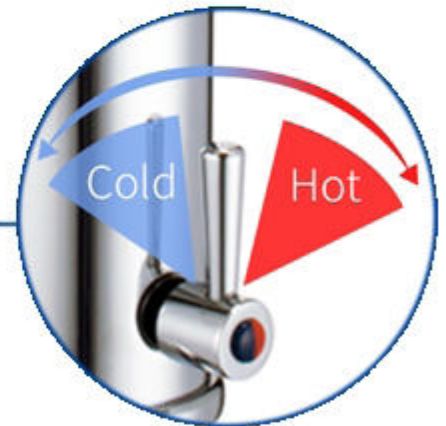

SANITARY FITTINGS  
**NSD**  
almanit

Hamburg - Germany

**Rotation wheel  
Manual Mode**

**Intelligent Sensor  
Automatic Mode**

**Adjust The Water  
Volume in  
Automatic Mode**

**Hot and Cold Mixer,  
Adjust The Temperature  
by Handle**

**Superior Quality  
NEOPEAL Aerator**

**High Quality  
Brass Thread Tube**

**High Quality One-way  
Check Valve**

**High-quality 304 Stainless  
Steel Assembly Hose**

125mm

50mm

25mm

125mm

50mm

25mm

Hamburg - Germany

Water Efficiency Rating		
VERY EFFICIENT - LOWER WATER USE	TAPS	
Maximum Tap flow rate to basin (litres per minute)	Water Use	This Product
4 or less		
6 or less		4.7
8 or less		
10 or less		
Greater than 10		
HIGHER WATER USE	almanit sanitary gmbh	